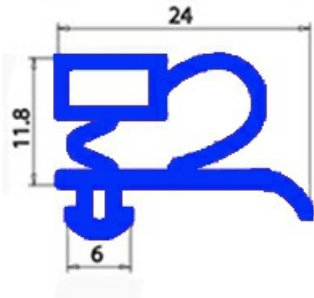

2103098

DOOR GASKET MAGNETIC SNAP A.PO 37Q0210 670X1530mm QQ3

Date: 05-08-2025

ORIGINAL
OSP
SPARE PARTS

Technical data

SHORT SIDE mm	A=670 mm
LONG SIDE mm	B=1530 mm
PROFILE TYPE	QQ3

Manufacturer code

ANGELO PO GRANDI CUCINE SPA