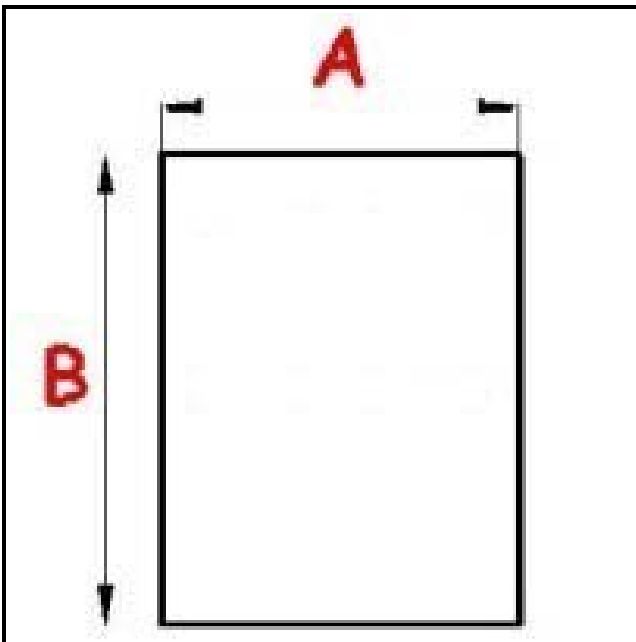

2103098

DOOR GASKET MAGNETIC SNAP A.PO 37Q0210 670X1530mm QQ3

Date: 05-08-2025

ORIGINAL
OSP
SPARE PARTS

Technical data

SHORT SIDE mm	A=670 mm
LONG SIDE mm	B=1530 mm
PROFILE TYPE	QQ3

Manufacturer code

ANGELO PO GRANDI CUCINE SPA