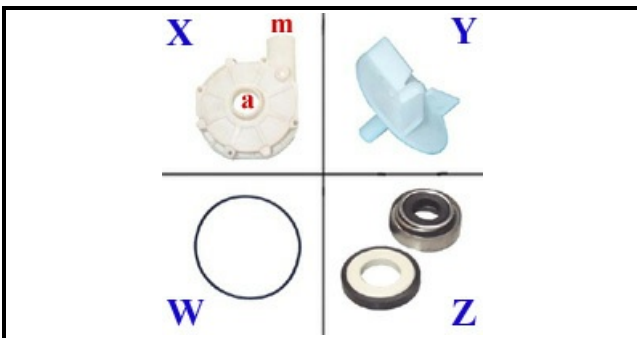

1203073

RINSE PUMP 230V 50HZ"

Date: 03-05-2025

ORIGINAL
OSP
SPARE PARTS

Technical data

DIAMETER SUCTION mm	A=28mm
DIAMETER FLOW mm	M=28mm
KILOWATT KW	KW=0,24
MONOPHASE	230V
HP - POWER	HP=0,33
HERTZ -HZ-	HZ=50
DIRECTION OF ROTATION RIGHT	DX/RIGHT
CAPACITOR	5mF