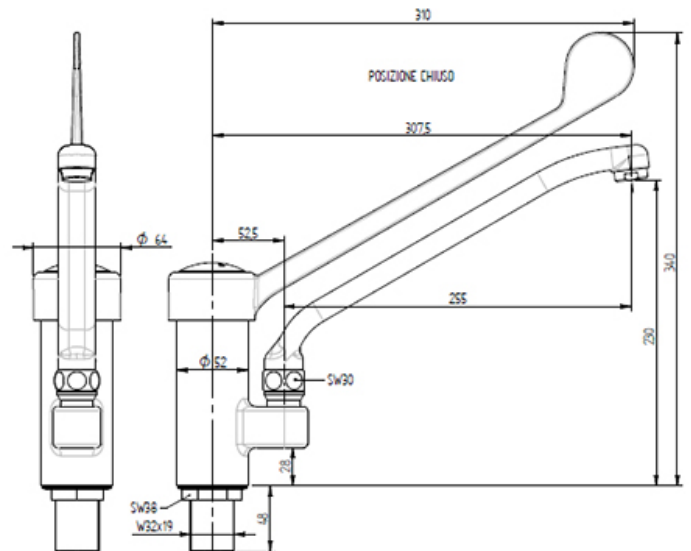

6116091

MISCELATORE MONOFORO C/LEVA CLINICA
NERA 1/2" L 250MM

MONOHOLE MIXER WITH CLINICAL LEVER
L250MM