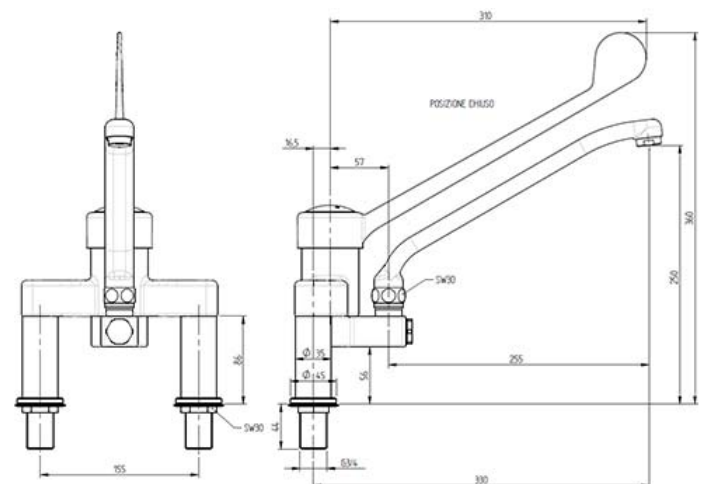

6116096

RUBINETTO MISCELATORE BIFORO CON
CANNA GIREVOLE E LEVA CLINICA

TWO HOLES MIXER WITH SWINGING SPOUT
AND CLINICAL LEVER