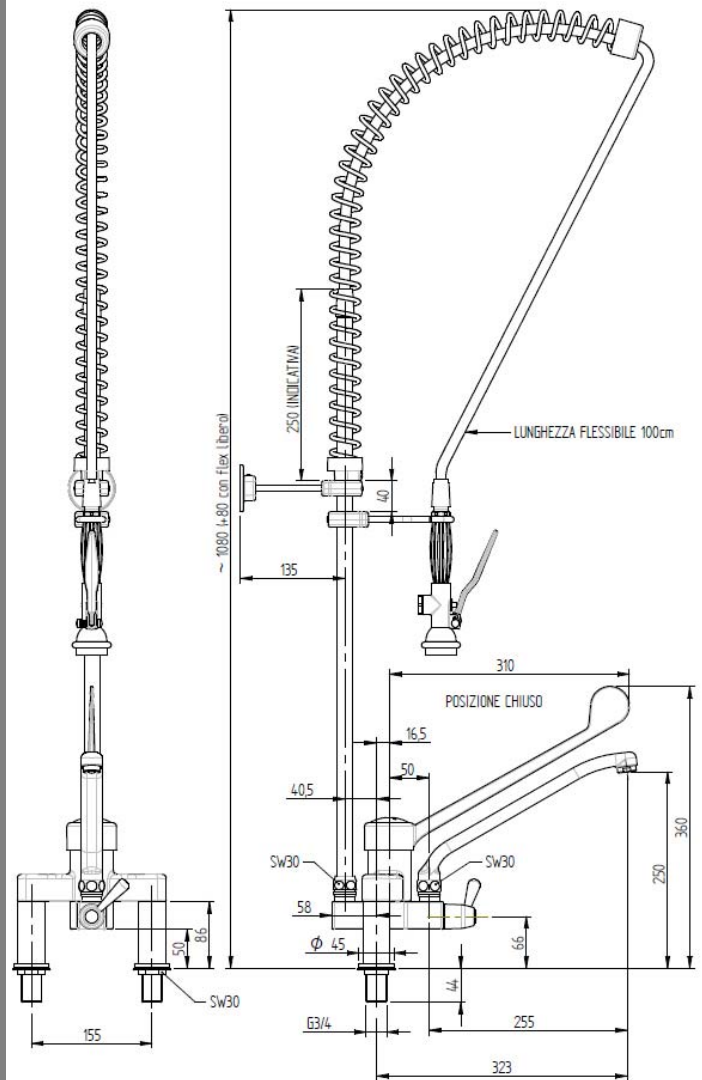

**TWO HOLES PRE-RINSE UNIT WITH SWINGING
SPOUT, CLINICAL LEVER AND BASIC SHOWER
HAND**

RUBINETTI, MISCELATORI E GRUPPI DOCCIA
TAPS, MIXERS AND SHOWERS

CODICE / CODE

SCHEMA TECNICA /
SHEET

6116091

MISCELATORE MONOFORO C/LEVA CLINICA
NERA 1/2" L 250MM