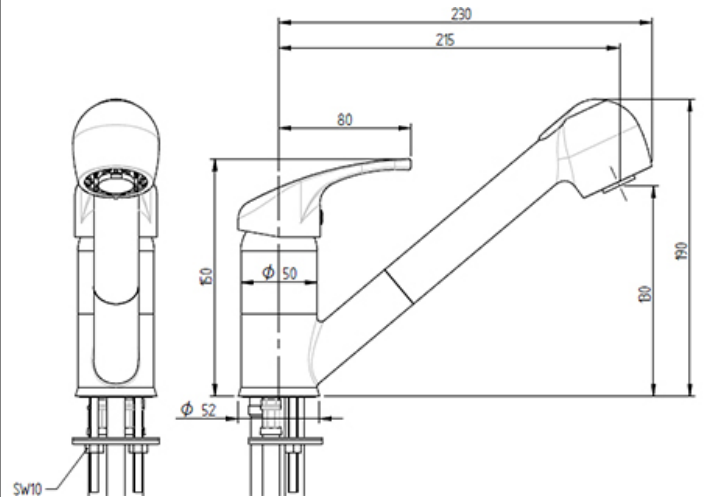

SCHEMA TECNICA /
SHEET

6116093

MISCELATORE MONOFORO C/DOCCIA
ESTRAIBILE 1/2" F

ONE HOLE SINK MIXER WITH SWINGING SPOUT
AND EXTRACTABLE SHOWER

6116092

RUBINETTO MISCELATORE MONOFORO LEVA
CORTA 3/8"

ONE HOLE MIXER WITH SWINGING "C" SPOUT
250mm